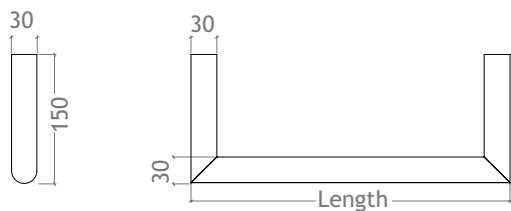

Product drawings

Product codes & characteristics

Appearance	Diffuse
Dimensions	30 x 150 x Length mm
Length	< 1500 mm
Colours	2400K, 2700K, 3000K, 4000K, 6500K
Power	9.7 W/m
Operation voltage	24 V DC
Protection	IP40
Materials	Polycarbonate cover/ Stainless steel AISI 304
Storage temperature	-20 °C ... 55 °C
Operating temperature	-20 °C ... 55 °C