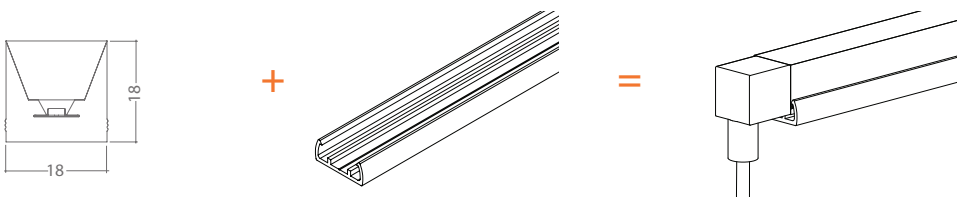

Product characteristics

Dimensions	W23xH10
Length	1 m
Colour	Transparant
Material	PET-G
Included	With double sided tape
Note	For liniLED® Top Diffuse 18 LED strips

Product code	Description
11370	liniLED® U-Profile 18 mm 1 m

U-Profile 18 mm

The liniLED® U-Profile 18 mm is ideal for linear installation of the liniLED® Top and Side LED strips. Due to the double sided tape on the back, the profile is easy to mount. Use additional screws for extra fixation.

The liniLED® U-Profile 18 mm is part of the liniLED® System, a concept which consists of high quality, flexible LED strips, several light fixtures and a large number of accessories. The liniLED® System is designed for quick and easy installation: the liniLED® LED strips and light fixtures can be connected using the plug & play connector sets, controllers and power supplies.

For more information about the configuration of the U-Profile 18 mm and the latest version of this datasheet, visit our website: www.liniLED.com.

To be used with:

Product drawings